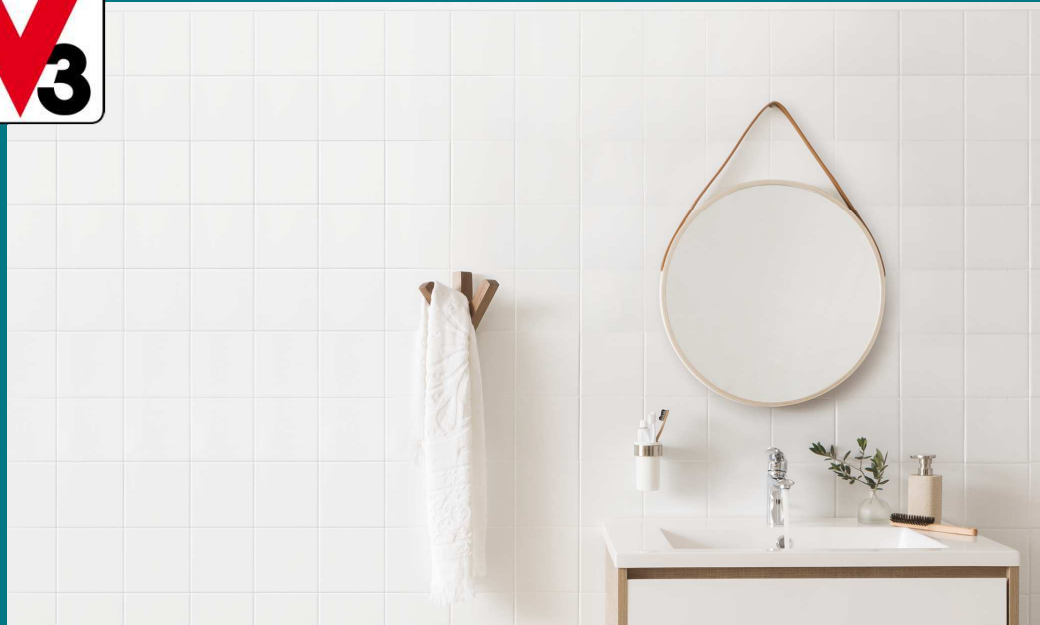

# GROUT PEN

15 ml

## TO RENOVATE, TOUCH UP OR BRIGHTEN TILE GROUTING

- High hiding power.
- Water resistant: suitable for kitchens and bathrooms.
- Easy application: fast drying and low odor.
- Felt tip for high precision.

- Water resistant.
- Opaque finish
- Quick drying
- Up to 30m coverage

Apply on clean and dry grouting. Shake before use, with the cap on. On a test surface, press down on the tip several times and apply consistently. Clean any excess ink off tiles with a damp cloth.